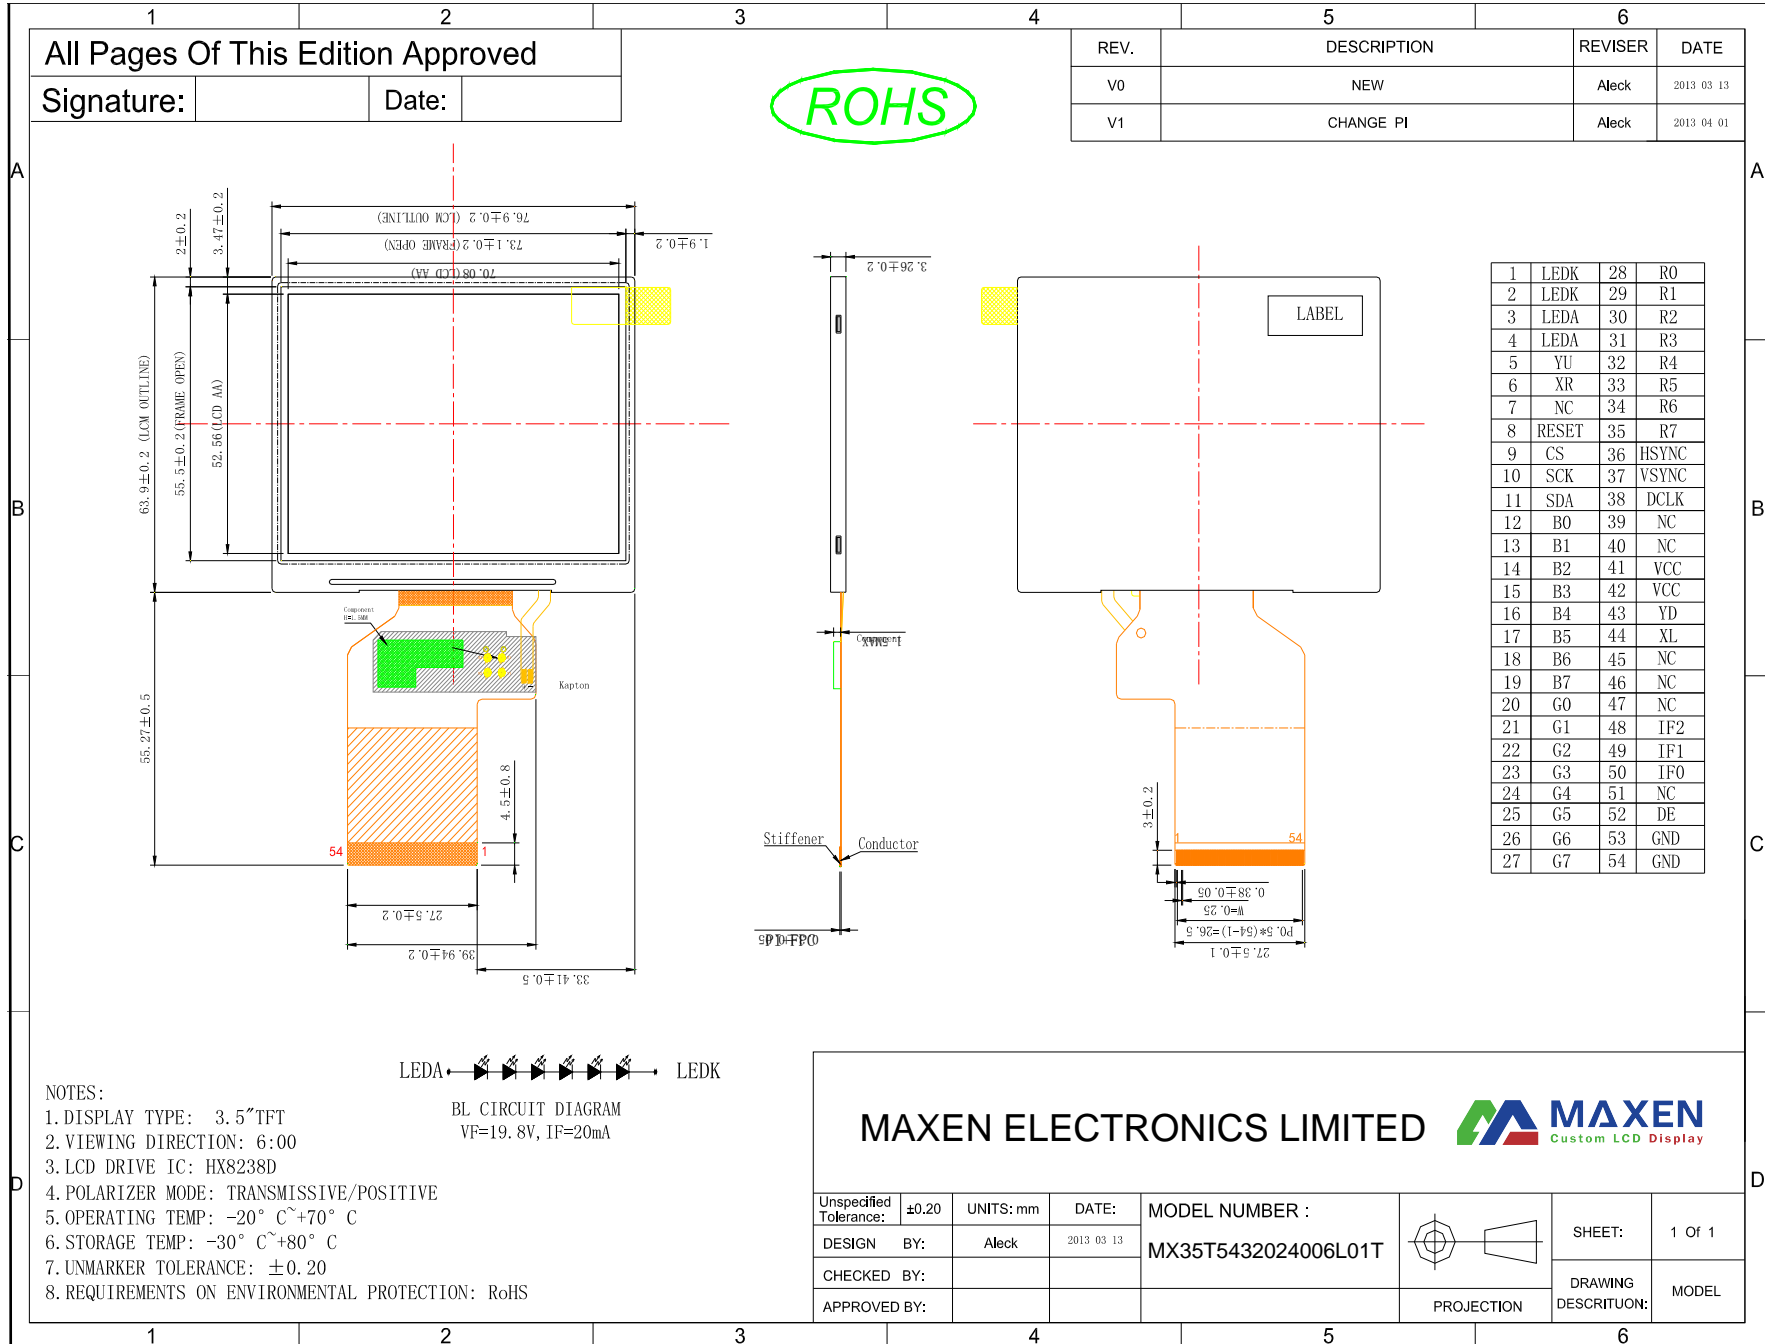

External Dimensions

MX-35T5432024006L01T